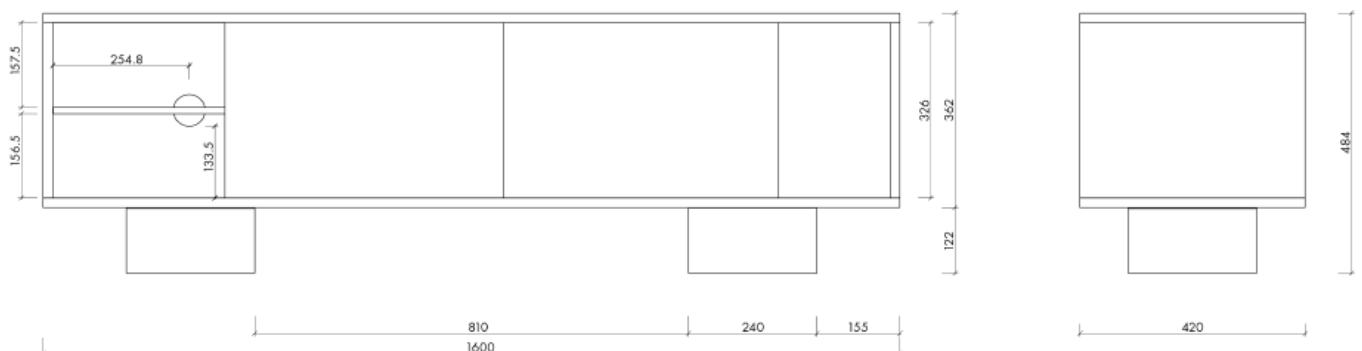

### Dimensions:

H: 60 cm / W: 160 cm / D: 42 cm

Total weight: 30 kg

**Production:** Made in Poland

**Category:** TV Stands

## Dimensions (mm)

**Materials:**

Body: melamine/particle board

Base: steel

Doors: lacquered board

**Finish:**

Body: matt melamine

Base: powder coating