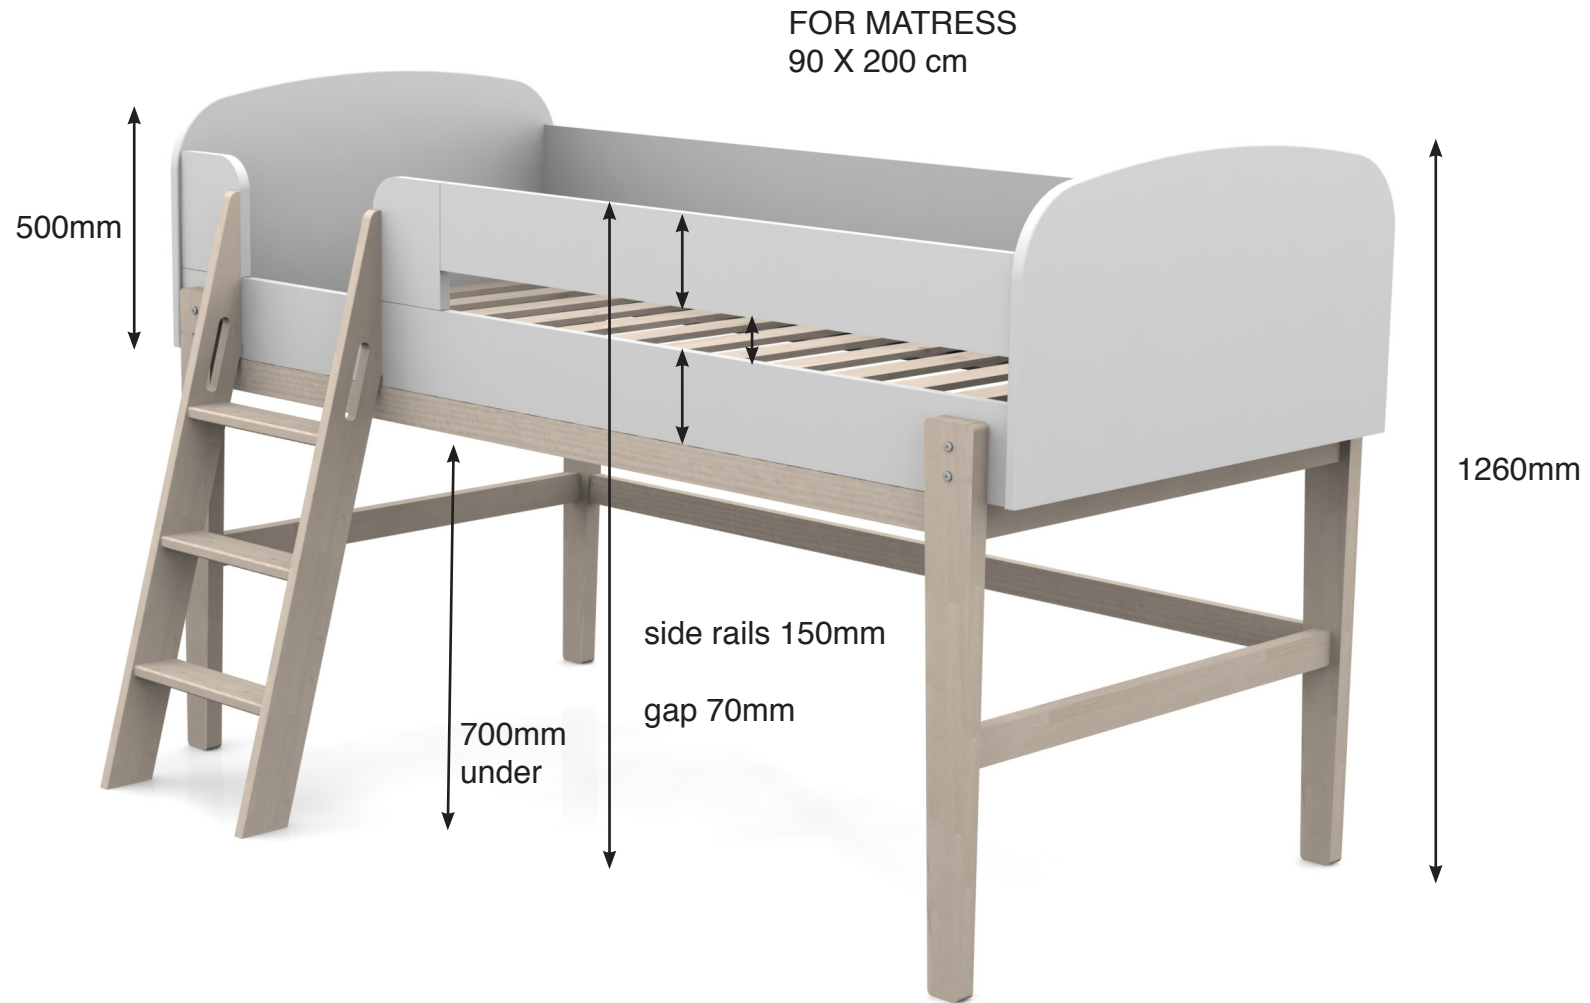

# KIDDY mid sleeper

SOLID PINE WOOD

SATIN WHITE MDF

KIHS9014

COPYRIGHT © 2018 VIPACK, ALL RIGHTS RESERVED

All contents on this document are protected by copyright & patents. Except as specifically permitted herein, no portion of the information on this document may be reproduced in any form, or by any means, without prior written permission from Vipack bvba. No parts of the designs and the products can be copied or transmitted. Product and drawings under Patent and Copyright

# KIDDY mid sleeper

All contents on this document are protected by copyright & patents. Except as specifically permitted herein, no portion of the information on this document may be reproduced in any form, or by any means, without prior written permission from Vipack bvba. No parts of the designs and the products can be copied or transmitted. Product and drawings under Patent and Copyright

# KIDDY mid sleeper