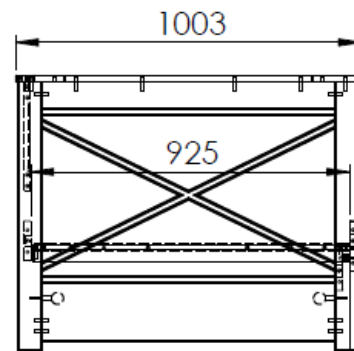

2 x MATTRESS 900x2000x10 mm

Model: PINO PIKB9314	Discription: PULL-OUT CAPTAIN BED	Page: 1/1
Dimensions(mm): 2094x801x1003(1865)	Material: PINE+MDF	Date: 20/01/2022
All contents on this document are protected by copyright & patents. Except as specifically permitted herein, no portion of the information on this document may be reproduced in any form, or by any means, without prior written permission from Vipack bvba. No parts of the designs and the products can be copied or transmitted. Product and drawings under Patent and Copyright.		COPYRIGHT © 2022 VIPACK, ALL RIGHTS RESERVED
		VIPACK FURNITURE