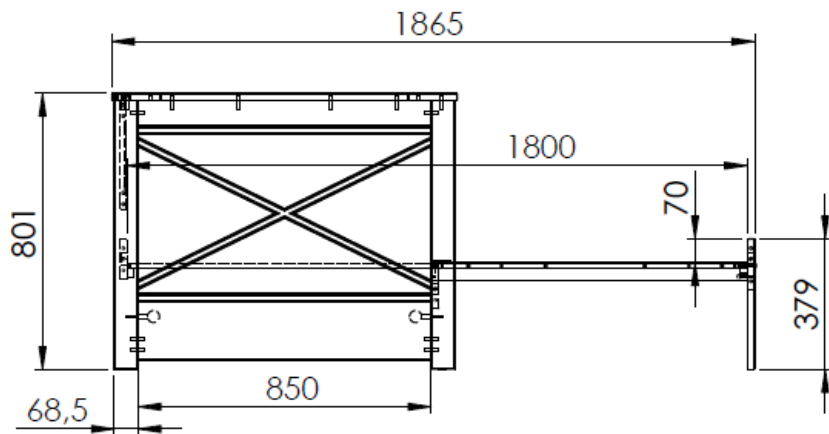

2 x MATTRESS 900x2000x10 mm

Model: PINO PIKB9314	Discription: PULL-OUT CAPTAIN BED	Page: 1/1
Dimensions(mm): 2094x801x1003(1865)	Material: PINE+MDF	Date: 20/01/2022
All contents on this document are protected by copyright & patents. Except as specifically permitted herein, no portion of the information on this document may be reproduced in any form, or by any means, without prior written permission from Vipack bvba. No parts of the designs and the products can be copied or transmitted. Product and drawings under Patent and Copyright.		COPYRIGHT © 2022 VIPACK, ALL RIGHTS RESERVED
		VIPACK FURNITURE