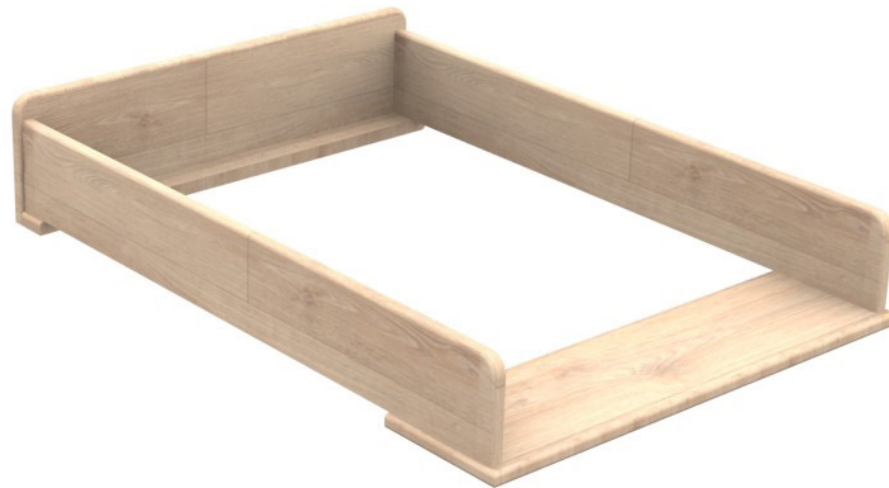

# KIDDY chest of 3 drawers + changing table

SATIN WHITE

PINE WOOD  
NATURAL

KIOZKO14

KIKO2214

# KIDDY chest of 3 drawers

SATIN WHITE

1 ALCOVE  
3 DRAWERS

DRAWERS : METAL BALL BEARING SLIDES

All contents on this document are protected by copyright & patents. Except as specifically permitted herein, no portion of the information on this document may be reproduced in any form, or by any means, without prior written permission from Vipack bvba. No parts of the designs and the products can be copied or transmitted. Product and drawings under Patent and Copyright

# KIDDY chest of drawers - measurements

DRAWERS : METAL SLIDES

side view

top view

front view

# KIDDY changing table - measurements

top view

side view

front view