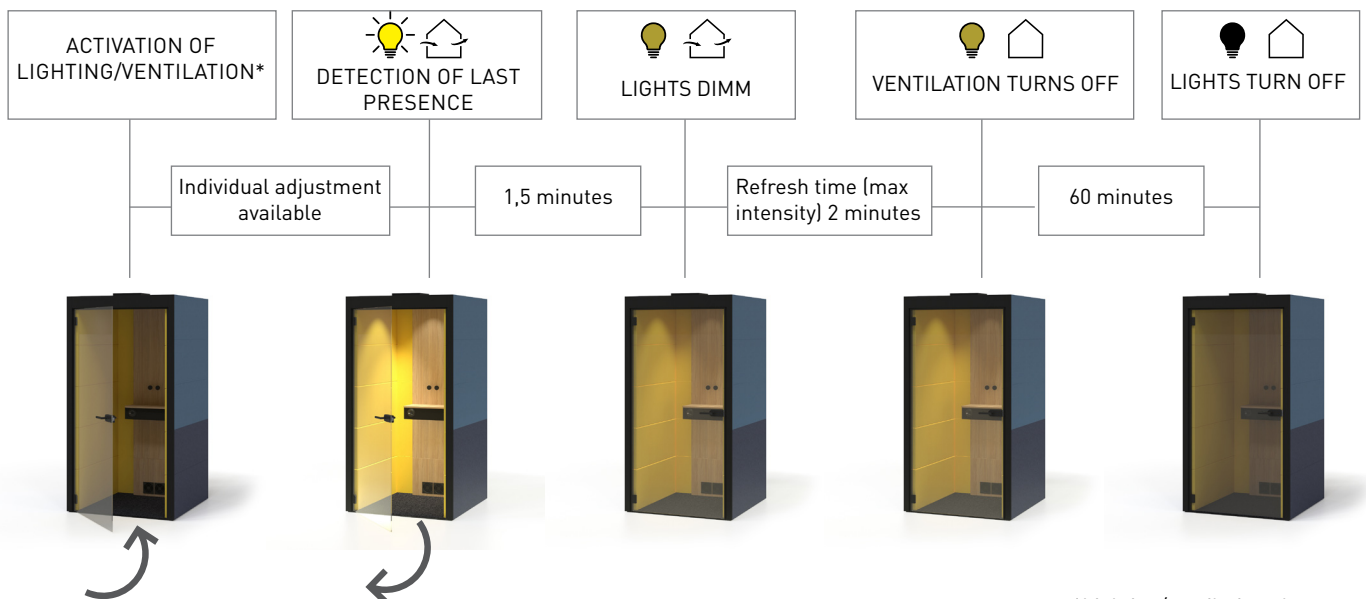

## RANGE

### Optional

Autonomous smoke alarm device

Smoke alarm device for alarm system

Dark grey carpet for 1 person

### AUTOMATIC OPERATION

\*Lighting/ventilation always starts in DEFAULT level