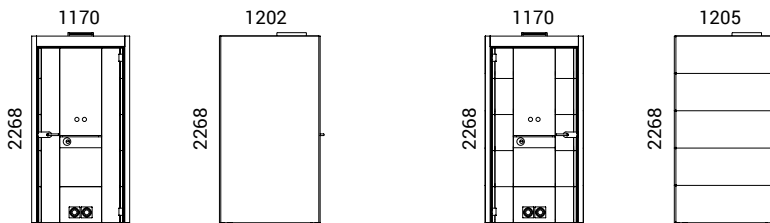

MATERIALS

- Fabric: BERTA, STEP/STEP Melange, SYNERGY, VELITO PRESTO;
- Melamine: M1 (white), D1 (whitened oak), D2 (amber oak), T (beech), N1 (dark grey), J4 (black);
- Metal: A (black);
- Plastic: A (black);
- Glass: 1 (clear glass).

GUARANTEE

- 5 years

RANGE

Optional