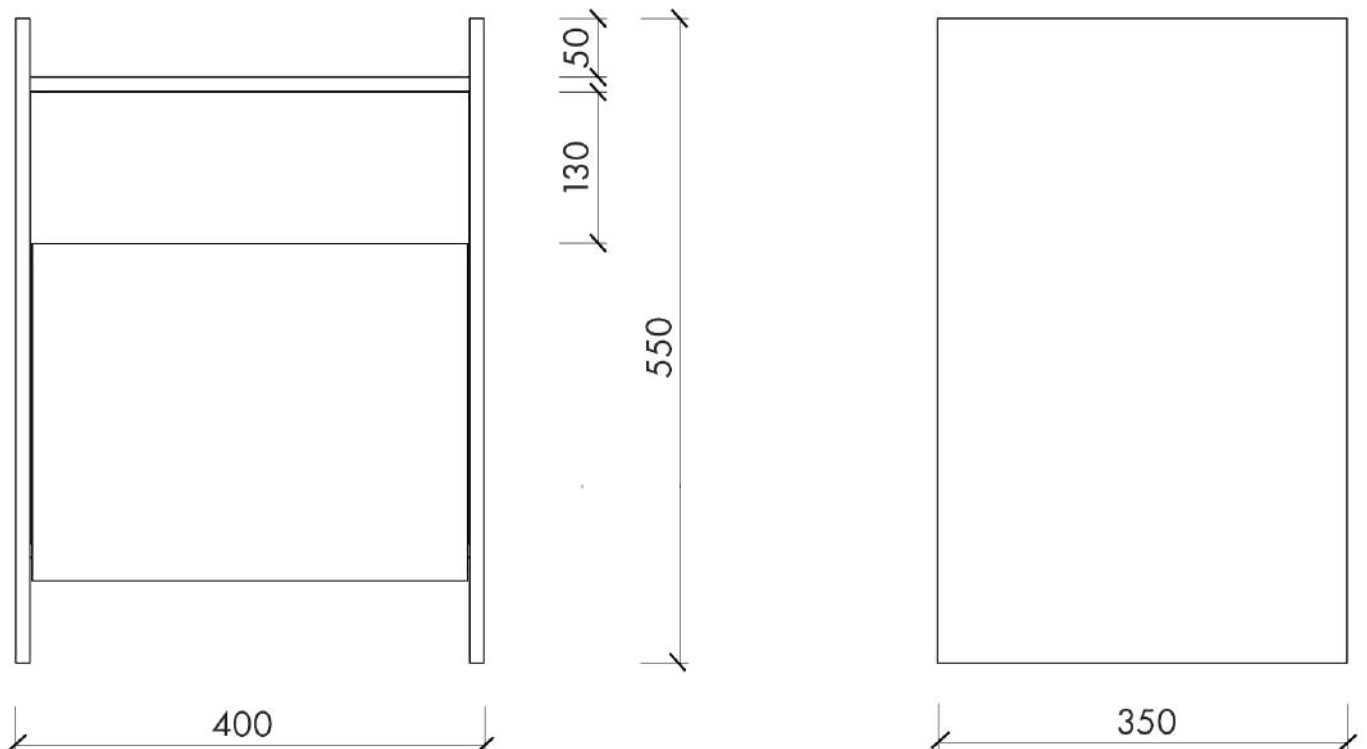

Available Colors

SKU: FUR3801

SKU: FUR3802

Product description

Meet Toopt — a functional nightstand with lots of storage space for your bedtime essentials. Clean-lined and versatile, it emphasises the coziness of bedrooms in various styles. Its super simple form and sleek shape result in a versatile piece ready to effortlessly blend into your interior.

Designed by: noo.ma team / Anna Pietkun, Zuzanna Muszalska, Damian Goliński, Alicja Molińska

Dimensions:

H: 55 cm / W: 40 cm / D: 35 cm

Total weight: 12 kg

Production: Made in Poland

Category: Nightstands

Dimensions (mm)