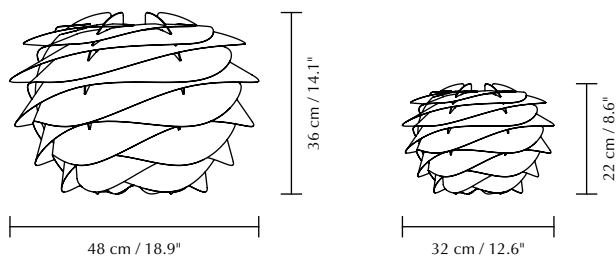

CARMINA

Designed by Søren Ravn Christensen & Anders Klem

 Pendant, floor and table lampshade
Compatible with E26 / E27

 Flip 180°

 Durable

DIMENSIONS
 Ø: 48 cm / 18.9" Ø: 32 cm / 12.6"
H: 36 cm / 14.1" H: 22 cm / 8.6"

MATERIAL
 Polypropylene and polycarbonate

WEIGHT
 Carmina medium: 764 g / 1.7 lb
Carmina mini: 277 g / 0.6 lb

WEIGHT INCL. PACKAGING
 Carmina medium: 1.5 kg / 3.3 lb
Carmina mini: 590 g / 1.3 lb

LIGHT SOURCE
 E26 / E27 - max 15W LED (not included)

PACKAGING DIMENSIONS (L x W x H)
 Medium: 35.4 x 35.4 x 15.2 cm / 13.9 x 13.9 x 6"
Mini: 22 x 22 x 11 cm / 8.6 x 8.6 x 4.3"

ASSEMBLY TIME
 15 min - video guide at umage.com

MEDIA KIT
 Photos and press material
Download at umage.presscloud.com