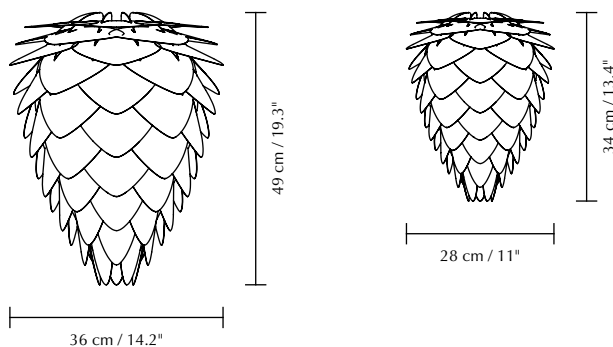

CONIA

Designed by UIMAGE Design Team

Pendant, floor and table lampshade
Compatible with E26 / E27

Flip 180°

Durable

DIMENSIONS

Ø: 36 cm / 14.2" Ø: 28 cm / 11"
H: 49 cm / 19.3" H: 34 cm / 13.4"

MATERIAL

Polypropylene and PC

WEIGHT

Conia medium: 627 g / 1.4 lb
Conia mini: 301 g / 0.7 lb

WEIGHT INCL. PACKAGING

Conia medium: 960 g / 2.1 lb
Conia mini: 500 g / 1.1 lb

LIGHT SOURCE

E26 / E27 - max 15W LED (not included)

PACKAGING DIMENSIONS (L x W x H)

Conia medium: 17.4 x 44 x 2.5 cm / 6.9 x 17.3 x 1"
Conia mini: 12.1 x 29.9 x 2.5 cm / 4.8 x 11.8 x 1"

ASSEMBLY TIME

15 min - video guide at [umage.com](https://www.umage.com)