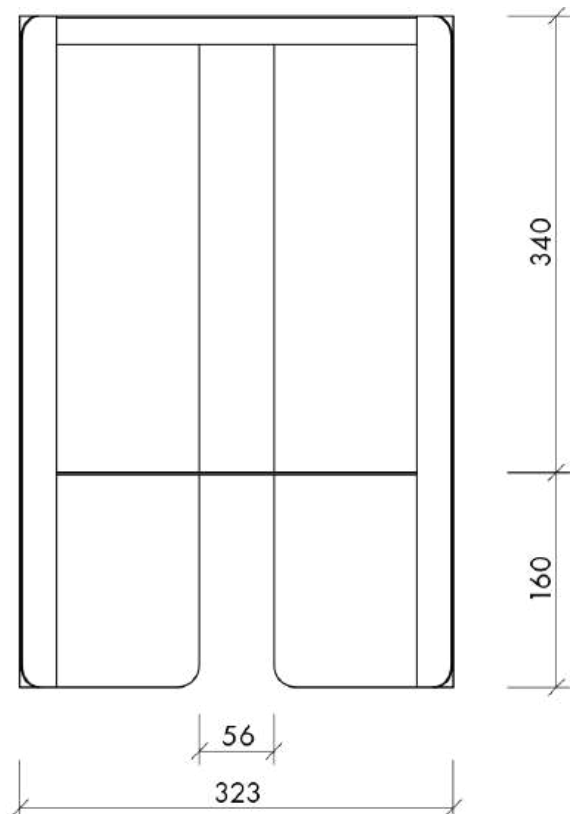

Butter Yellow
-
SKU: FUR1754

Product description

Introducing Wa, a side table that brings a modern twist to spaces of all types. Designed by Cono Design Studio, a Milanese trio focused on elevating day-to-day life with thoughtfully designed objects. Wa is crafted from durable powder-coated steel and is available in four color versions. Featuring a spacious lower shelf and a playfully dynamic form, it functions well as both a handy side table next to the sofa and as a nightstand.

Designed by: Cono Studio

Dimensions:

H: 50 cm / W: 32 cm / D: 32 cm

Total weight: 7 kg

Production: Made in Poland

Category: Side Tables

Dimensions (mm)

Materials: