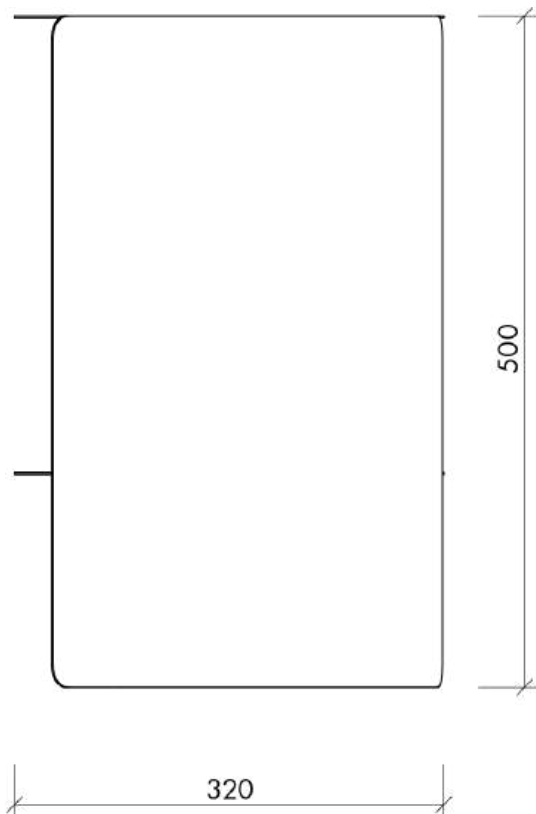

Designed by: Cono Studio

Dimensions:

H: 50 cm / W: 32 cm / D: 32 cm

Total weight: 7 kg

Production: Made in Poland

Category: Side Tables

Dimensions (mm)

Materials: